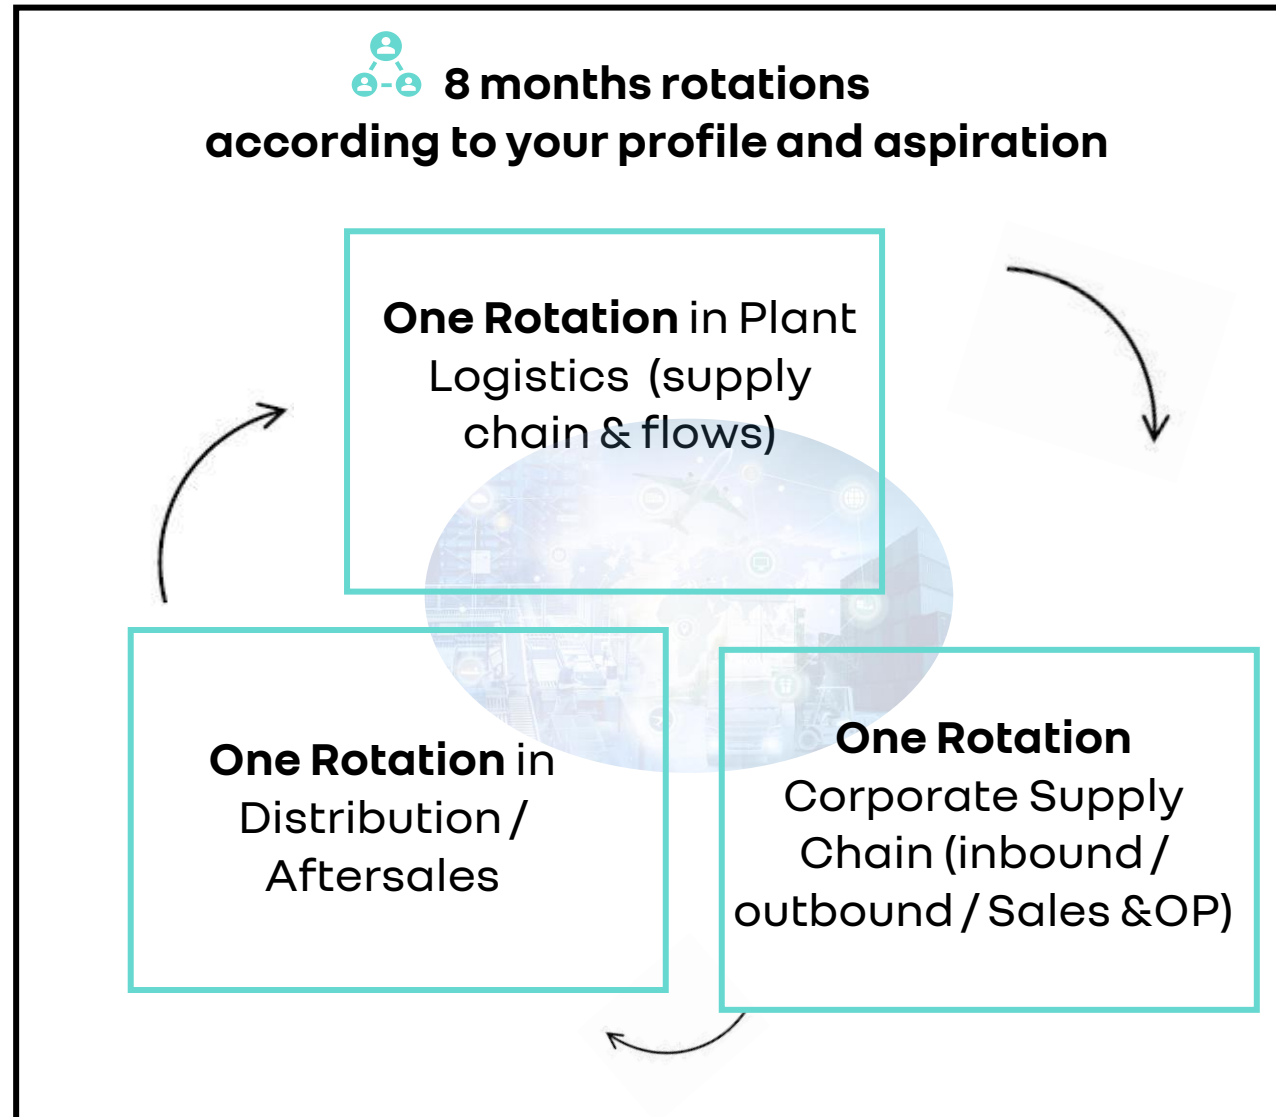

End-to-end Supply Chain Graduate Program

A personalized Graduate program to accelerate your career!

GRADUATE BACKGROUND

- Engineer / Business degree (BAC +5)
- Fluent in English
- Interest for the automotive industry
- Data friendly

APPLICATION

- You apply in our career site with your CV
- You are invited to make a video presentation via our online platform
- You are invited to our recruitment day with our HRBP's and hiring manager

WHAT IS NEXT

Take permanent role in our Supply Chain team either as:

- Supply planner
- Flow engineer